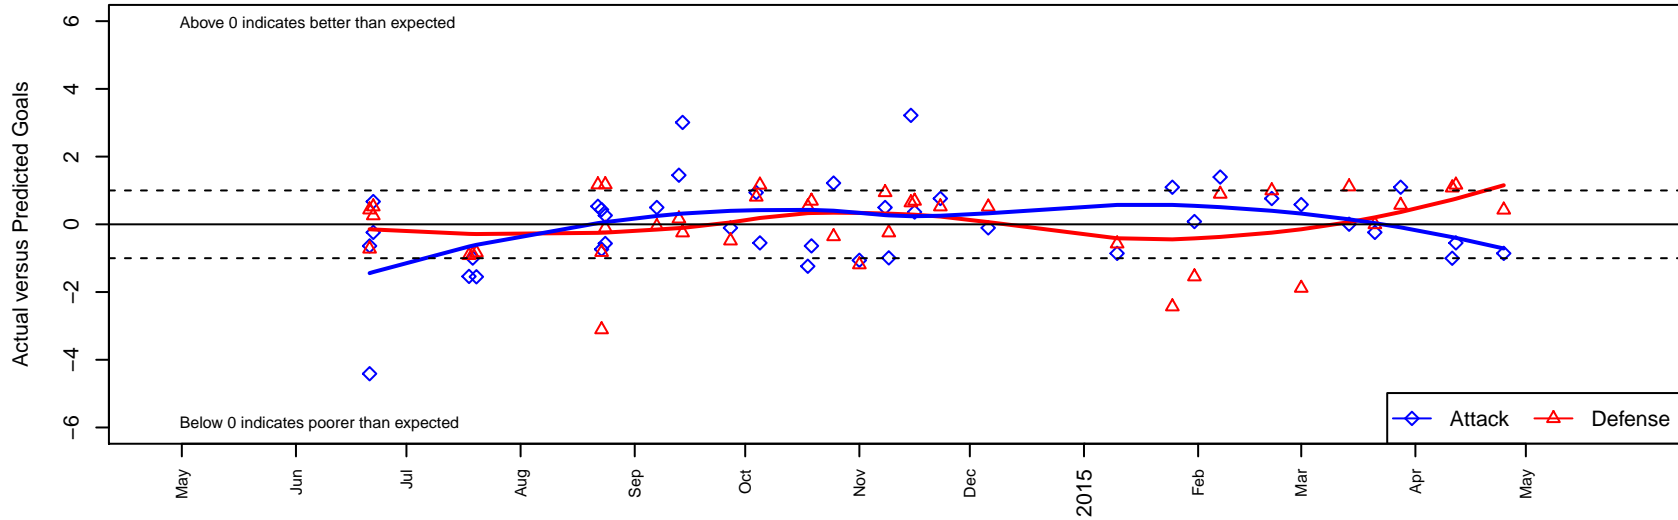

Seattle United Tango B00

Seattle United
 Seattle, WA
 B00 total strength=1498
 attack=11.72 defense=10.74
 fall league = RCL B00 Div 2
 spr league = Win RCL B00 Div 1

alt names used:
 SEATTLE UNITED TANGO (WA)
 Seattle United B00 Tango B
 SEATTLE UNITED TANGO
 Seattle United B00 Tango B
 2013 Seattle United B00 Tango B
 Seattle United B00 Tango B

Seattle United Tango B00
 Dots are actual minus expected GF (blue circles) and GA (red triangles).
 Blue line is smoothed change in attack strength. Red is smoothed change in defense strength.

**attack and defense variance (black dot)
relative to other teams
and top 10 in region**