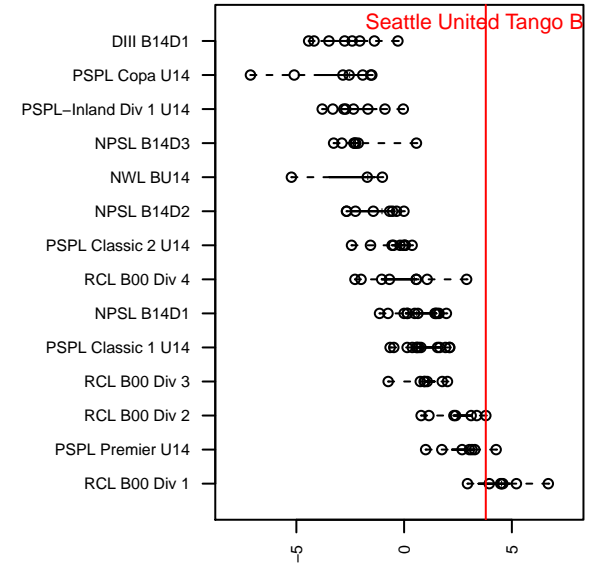

**attack and defense rating
relative to others at age
and all opponents in last 13 months**