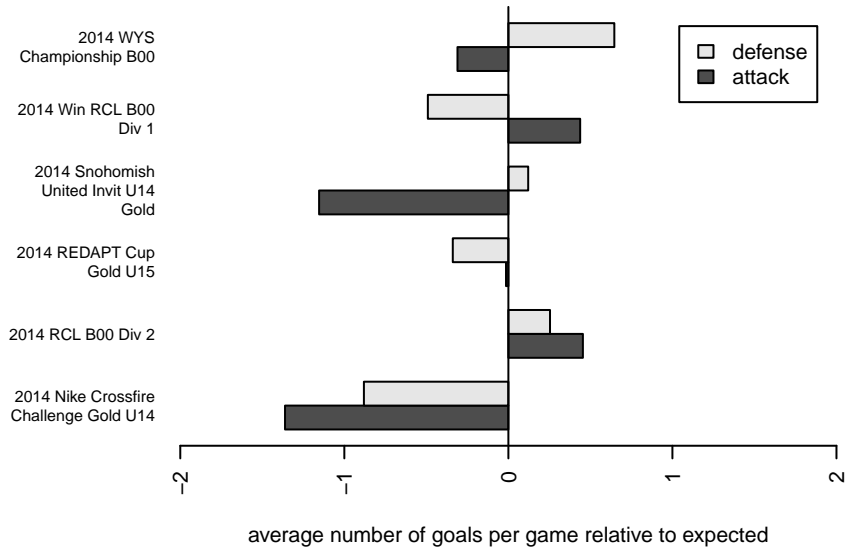

Performance relative to 13 month average